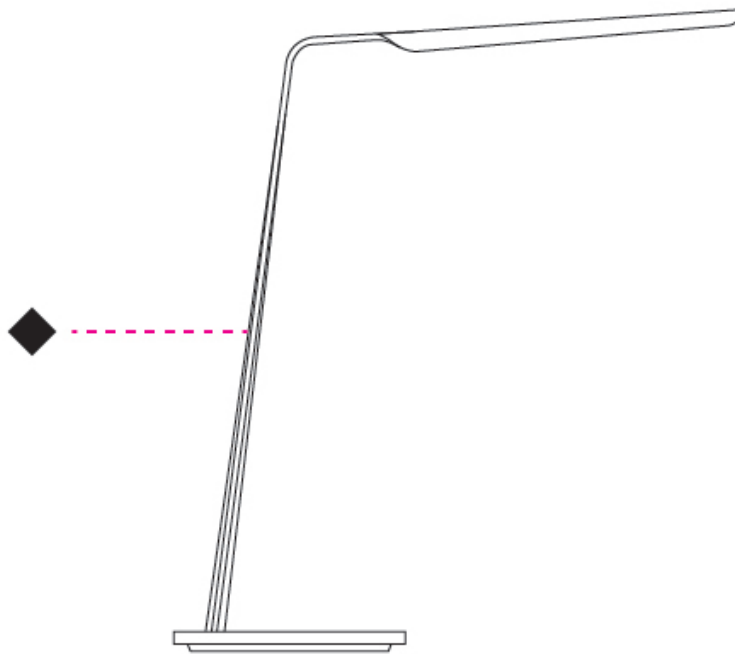

SWAN PORTABLE

D74007-

PROJECT

TYPE

SPECIFIER

QUANTITY

DATE

D